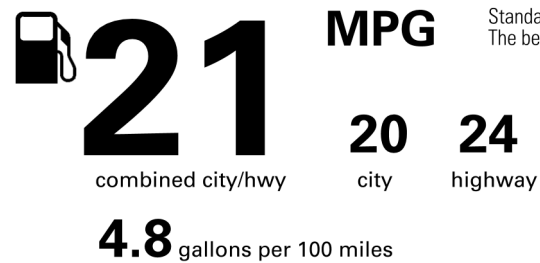

\*\*\*Full Tank of Gas\*\*\*

**BASE MANUFACTURER'S SUGGESTED RETAIL PRICE \$58,700.00**

**OPTIONAL EQUIPMENT**

FE	50 STATE EMISSIONS	
DG	Digital Key (req. Remote Connect Trial/Subscription)	275.00
KG	Automatic Power Running Boards	1,005.00
PC	Premium Paint	475.00
1Y.	Connected Services Trial Offering:2 addtl yrs of Drive Connect & Remote Connect. In addition to 1 yr standard trials. Remote incl at no extra cost. 4G network dependent. Terms apply	325.00
3P.	Paint Protection Film	439.00
87.	Multimedia Screen Protector - Glass	105.00
D5.	Door Edge Guards- Front Color Keyed	150.00
MF.	Mudguards- Fr +Rr Molded Black '4Runner'	175.00

**EPA DOT Fuel Economy and Environment**

Gasoline Vehicle

**Fuel Economy**

**You spend \$3,250 more in fuel costs over 5 years** compared to the average new vehicle.

**Annual fuel cost**

**\$2,350**

**Fuel Economy & Greenhouse Gas Rating (tailpipe only) Smog Rating (tailpipe only)**